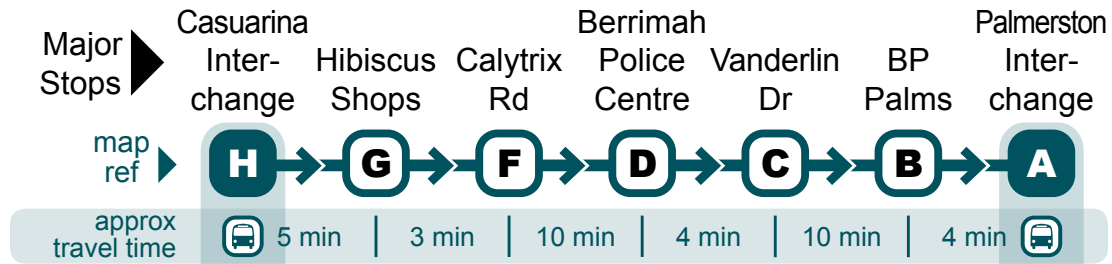

Casuarina to Palmerston via Karama, Berrimah and Pinelands

Bus Route

Saturday

am	9	7:00	7:05	7:08	7:18	7:22	7:32	7:36
	9	7:35	7:40	7:43	7:53	7:57	8:07	8:11
	9	8:40	8:45	8:48	8:58	9:02	9:12	9:16
	9	9:45	9:50	9:53	10:03	10:07	10:17	10:21
	9	10:50	10:55	10:58	11:08	11:12	11:22	11:26
	9	11:55	12:00	12:03	12:13	12:17	12:27	12:31
pm	9	1:00	1:05	1:08	1:18	1:22	1:32	1:36
	9	2:05	2:10	2:13	2:23	2:27	2:37	2:41
	9	3:10	3:15	3:18	3:28	3:32	3:42	3:46
	9	4:15	4:20	4:23	4:33	4:37	4:47	4:51
	9	5:20	5:25	5:28	5:38	5:42	5:52	5:56
	9	6:25	6:30	6:33	6:43	6:47	6:57	7:01
	9	7:30	7:35	7:38	7:48	7:52	8:02	8:05
	9	8:35	8:40	8:43	8:53	8:57	9:07	9:10
	9	9:40	9:45	9:48	9:58	10:02	10:12	10:15
	9	10:00	10:05	10:08	10:18	10:22	10:32	10:35

Sunday & Public Holidays

am	9	7:00	7:05	7:08	7:18	7:22	7:32	7:36
	9	7:35	7:40	7:43	7:53	7:57	8:07	8:11
	9	8:40	8:45	8:48	8:58	9:02	9:12	9:16
	9	9:45	9:50	9:53	10:03	10:07	10:17	10:21
	9	10:50	10:55	10:58	11:08	11:12	11:22	11:26
	9	11:55	12:00	12:03	12:13	12:17	12:27	12:31
pm	9	1:00	1:05	1:08	1:18	1:22	1:32	1:36
	9	2:05	2:10	2:13	2:23	2:27	2:37	2:41
	9	3:10	3:15	3:18	3:28	3:32	3:42	3:46
	9	4:15	4:20	4:23	4:33	4:37	4:47	4:51
	9	5:20	5:25	5:28	5:38	5:42	5:52	5:56
	9	6:25	6:30	6:33	6:43	6:47	6:57	7:01
	9	7:30	7:35	7:38	7:48	7:52	8:02	8:05

i Timing points are estimates only and are subject to traffic and weather conditions.

i There are no bus services on Good Friday and Christmas Day.